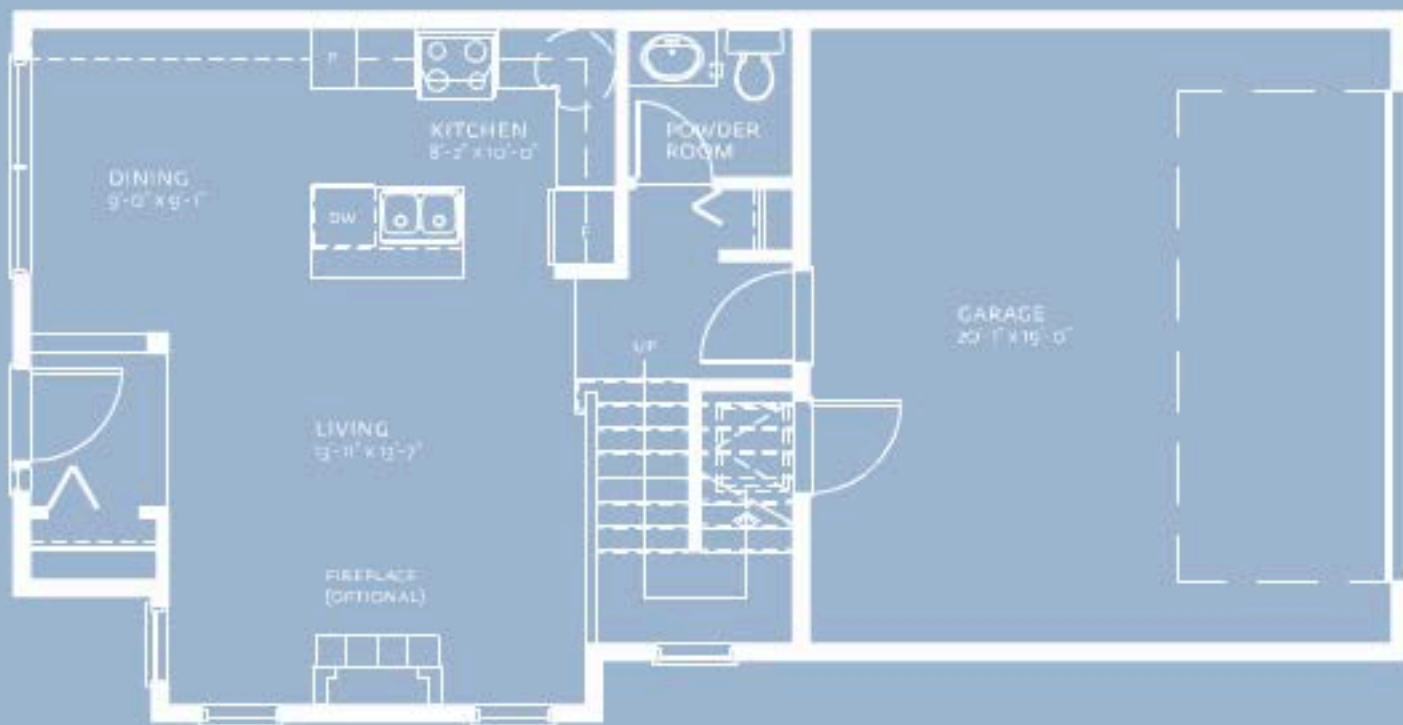

FRONTRUNNER

PLAN F

BLDG 1,2,3,4,5,6,7,8,9 & 10
2 LEVEL, 3 BEDROOM & DEN
1,365 SF

LEVEL 1

FRONTRUNNER

PLAN F

BLDG 1,2,3,4,5,6,7,8,9 & 10
2 LEVEL, 3 BEDROOM & DEN
1,365 SF

LEVEL 2