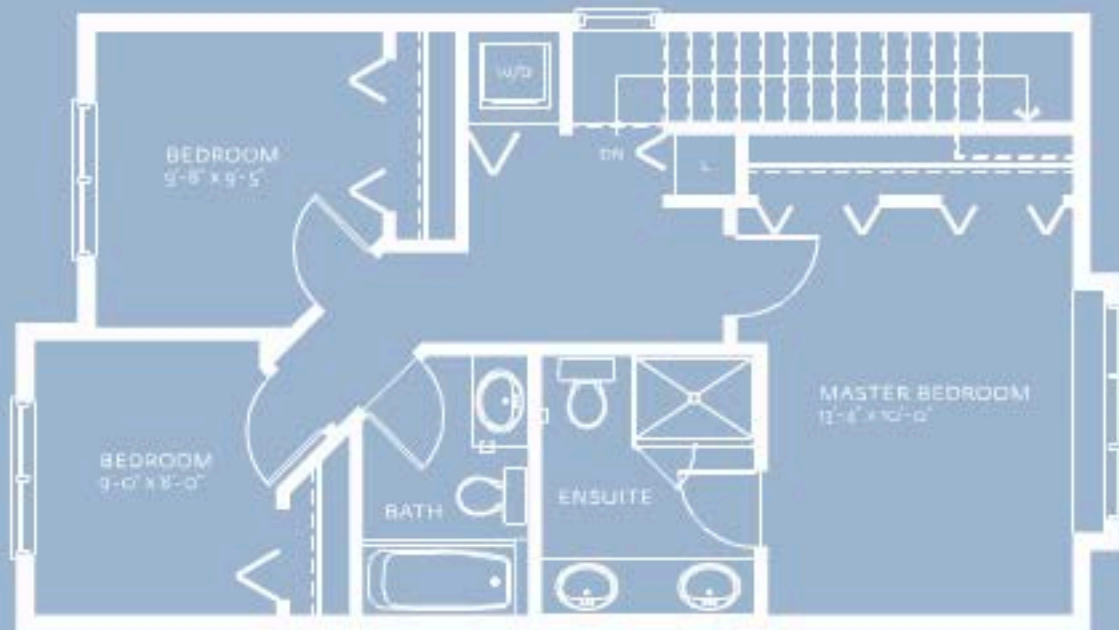

CONFIDENT

PLAN C

BLDG 11,12,13,14,15,16,17,18,19,20 & 21
3 LEVEL, BEDROOM & DEN
1,613 - 1,622 SF

LEVEL 1

CONFIDENT

PLAN C

BLDG 11,12,13,14,15,16,17,18,19,20 & 21
3 LEVEL, BEDROOM & DEN
1,613 - 1,622 SF

LEVEL 2

CONFIDENT

PLAN C

BLDG 11,12,13,14,15,16,17,18,19,20 & 21
3 LEVEL, BEDROOM & DEN
1,613 - 1,622 SF

LEVEL 3

CONFIDENT

PLAN B

BLDG 11 TO 20

3 LEVEL, 3 BEDROOM & DEN

1,613-1,622 sqft

LEVEL 2 OPTIONAL