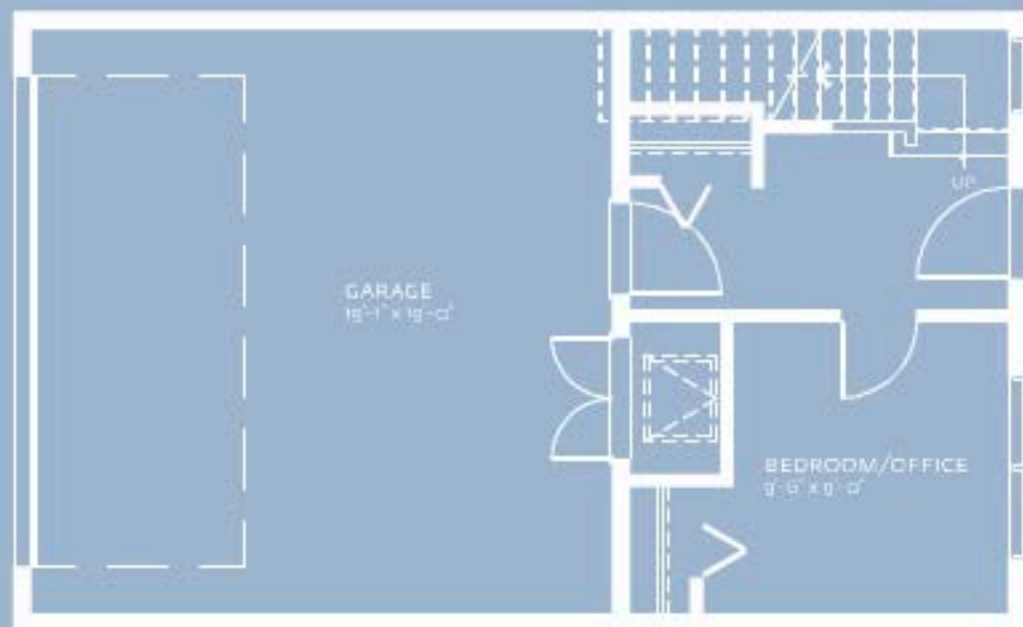

CONFIDENT

PLAN C

BLDG 11,12,13,14,15,16,17,18,19,20 & 21
3 LEVEL, BEDROOM & DEN
1,613 - 1,622 SF

LEVEL 1

CONFIDENT

PLAN C

BLDG 11,12,13,14,15,16,17,18,19,20 & 21
3 LEVEL, BEDROOM & DEN
1,613 - 1,622 SF

LEVEL 2

CONFIDENT

PLAN C

BLDG 11,12,13,14,15,16,17,18,19,20 & 21
3 LEVEL, BEDROOM & DEN
1,613 - 1,622 SF

LEVEL 3

CONFIDENT

PLAN B

BLDG 11 TO 20

3 LEVEL, 3 BEDROOM & DEN

1,613-1,622 sqft

LEVEL 2 OPTIONAL