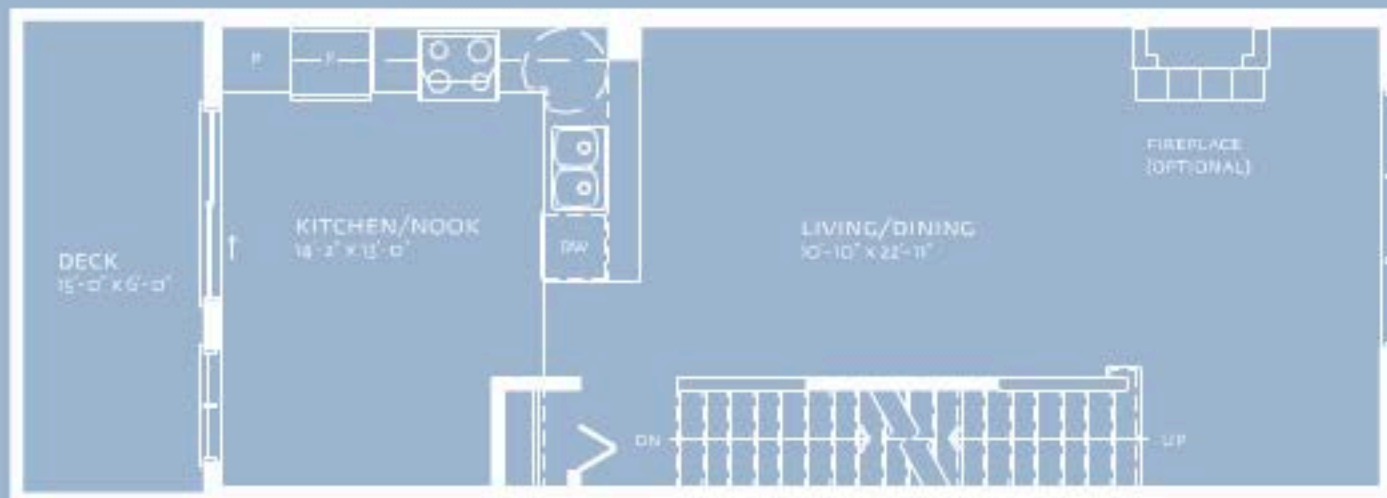

BOLD

PLAN B

BLDG 12,15,17 & 20
3 LEVEL, 3 BEDROOM
1,226 - 1,235 SF

LEVEL 1

BOLD

PLAN B

BLDG 12,15,17 & 20
3 LEVEL, 3 BEDROOM
1,226 - 1,235 SF

LEVEL 2

BOLD

PLAN B

BLDG 12,15,17 G-20
3 LEVEL, 3 BEDROOM
1,226 - 1,235 SF

LEVEL 3

BOLD

PLAN B

BLDG 12, 15, 17 & 20
3 LEVEL, 3 BEDROOM
1,226 - 1,235 sqft

LEVEL 2 OPTIONAL