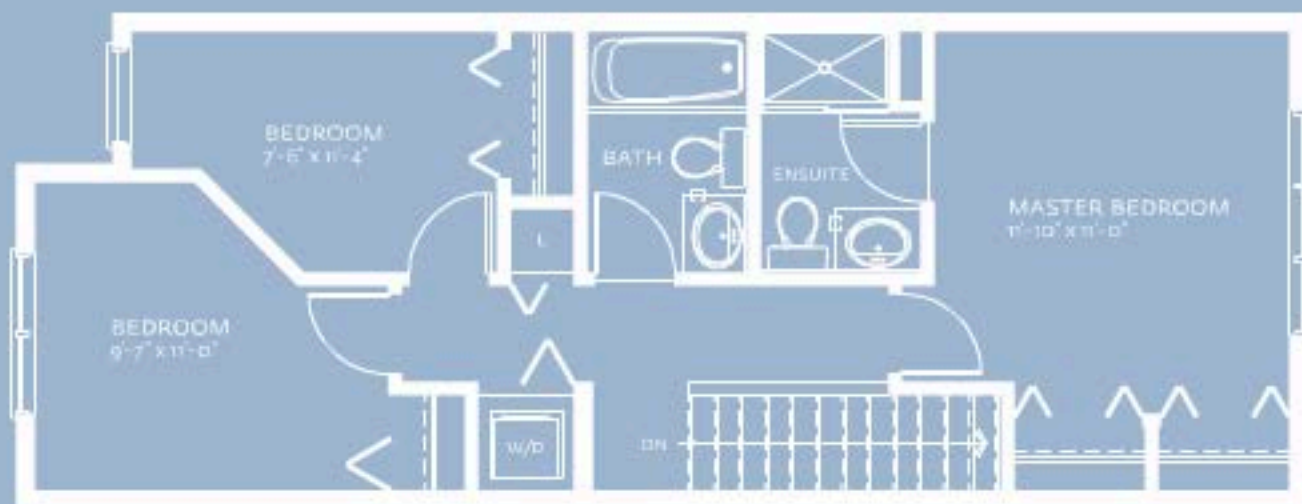

BOLD

PLAN B

BLDG 12,15,17 & 20
3 LEVEL, 3 BEDROOM
1,226 - 1,235 SF

LEVEL 1

BOLD

PLAN B

BLDG 12,15,17 & 20
3 LEVEL, 3 BEDROOM
1,226 - 1,235 SF

LEVEL 2

BOLD

PLAN B

BLDG 12,15,17 G-20
3 LEVEL, 3 BEDROOM
1,226 - 1,235 SF

LEVEL 3

BOLD

PLAN B

BLDG 12, 15, 17 & 20
3 LEVEL, 3 BEDROOM
1,226 - 1,235 sqft

LEVEL 2 OPTIONAL