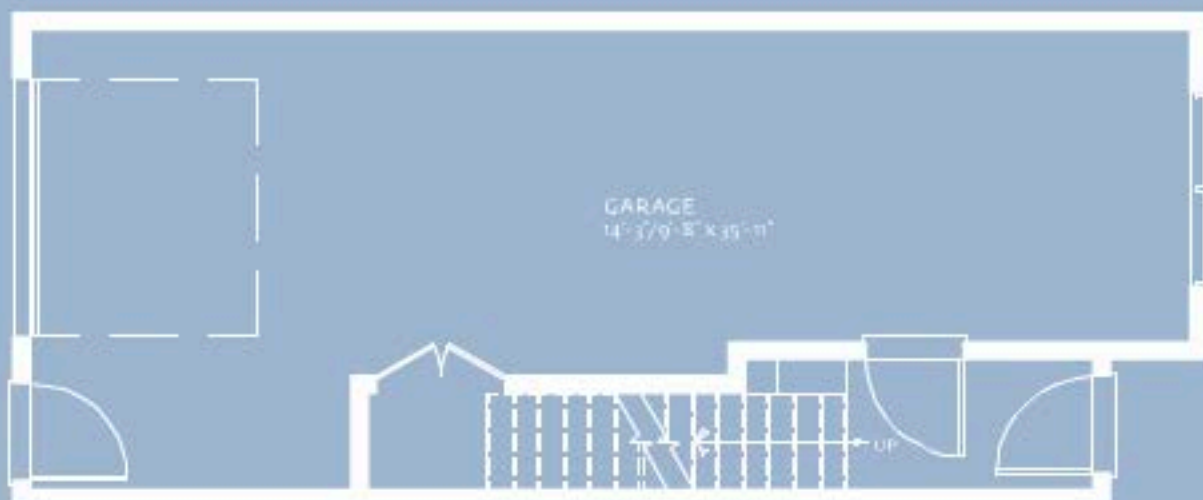

BOLD

PLAN B

BLDG 12,15,17 & 20
3 LEVEL, 3 BEDROOM
1,226 - 1,235 SF

LEVEL 1

BOLD

PLAN B

BLDG 12,15,17 & 20
3 LEVEL, 3 BEDROOM
1,226 - 1,235 SF

LEVEL 2

BOLD

PLAN B

BLDG 12,15,17 G-20
3 LEVEL, 3 BEDROOM
1,226 - 1,235 SF

LEVEL 3

BOLD

PLAN B

BLDG 12, 15, 17 & 20
3 LEVEL, 3 BEDROOM
1,226 - 1,235 sqft

LEVEL 2 OPTIONAL